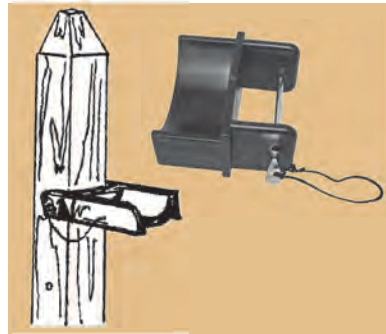

DRESSAGE MARKERS

NO.1811 FEED BAG

Heavy duty canvas with web strap to hold feed bag on horse, punched leather insert provides holes for ventilation.

Color:brown(6) 40/Box

ATTACHED SPORTS DRESSAGE RAIL LETTERS

NO.2314-8

Heavy duty metal
Letters A.B.C.E.F.H.K.M set of 8
2 set/Box

NO.2199 PINLESS JUMP CUP

Great one-piece design-no more lost pins. Simply slide 4-1/2"(11.5cm) long pin end into your jump standard. Shaped and welded wie (5/8"=16mm) with electric black finish resists rust and corrosion.
30 prs/Box