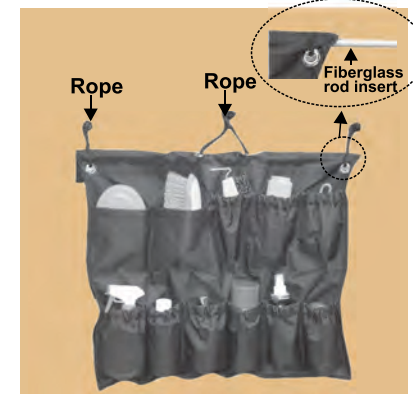

NO.2314-8

Heavy duty metal
Letters A.B.C.E.F.H.K.M set of 8
2 set/Box

NO.2199 PINLESS JUMP CUP

Great one-piece design-no more lost pins. Simply slide 4-1/2"(11.5cm) long pin end into your jump standard. Shaped and welded wie (5/8"=16mm) with electric black finish resists rust and corrosion.
30 prs/Box

NO.2231 PLASTIC JUMP CUP

Post pin attached with nylon cord fits 4"x4" post
20 prs/Box

NO.3709 TRAILER DOOR CADDIES

Open and zipper mesh pockets. Insulated cup holders. Installs to trailer door or stall wall with mounting fasteners and adjustable hook-and-loop closures. durable.

SHORT:61cm(24")Lx68cm(27")W
Color:black(4)

20/Box

NO.3711

LONG SIZE:101cm(40")Lx61cm(24")W
15/Box

NO.3717 ECONOMY TRAILER CADDIES

Installs to trailer door or stall wall with rope. Heavy duty nylon water proof, fiber glass rod for easy transport and expandable elastic banded 11 pockets to hold everything up to quart-size(1.14L) bottles.