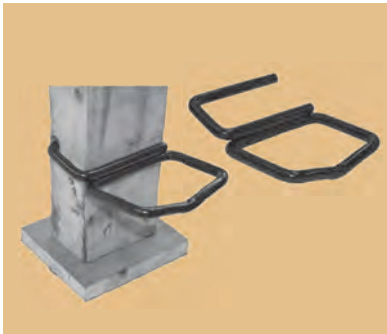

DRESSAGE MARKERS

NO.1811 FEED BAG

Heavy duty canvas with web strap to hold feed bag on horse, punched leather insert provides holes for ventilation.

Color:brown(6) 40/Box

ATTACHED SPORTS DRESSAGE RAIL LETTERS

NO.2314-8

Heavy duty metal
Letters A.B.C.E.F.H.K.M set of 8
2 set/Box

NO.2199 PINLESS JUMP CUP

Great one-piece design-no more lost pins. Simply slide 4-1/2"(11.5cm) long pin end into your jump standard. Shaped and welded wie (5/8"=16mm) with electric black finish resists rust and corrosion.
30 prs/Box

SHORT:61cm(24")Lx68cm(27")W
Color:black(4)

20/Box

NO.3711

LONG SIZE:101cm(40")Lx61cm(24")W
15/Box

NO.3717 ECONOMY TRAILER CADDIES

Installs to trailer door or stall wall with rope. Heavy duty nylon water proof, fiber glass rod for easy transport and expandable elastic banded 11 pockets to hold everything up to quart-size(1.14L) bottles.